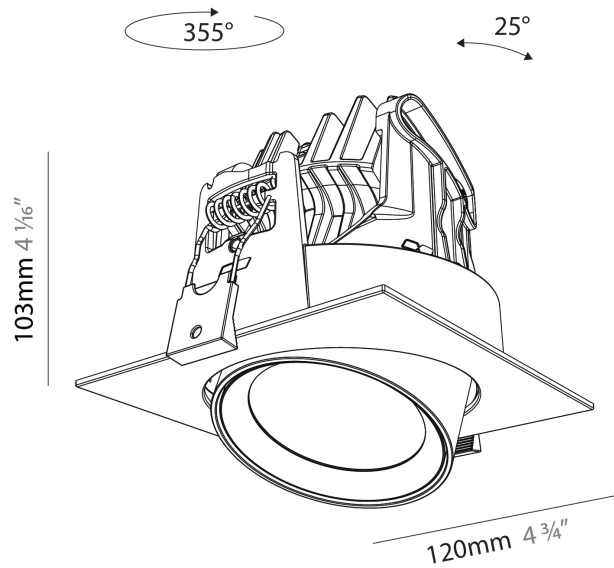

PHYSICAL

Shape: Cylinder
Diameter (mm): 120
Diameter (in): 4 3/4
Length (mm): 120
Length (in): 4 3/4
Height (mm): 105
Height (in): 4 1/8
Min. Recessing Depth (mm): 120
Min. Recessing Depth (in): 4 3/4
Light Distribution: Adjustable / Direct
Weight (kg): 0.665
Diffuser: Lens Pack - No Lens / Opal / Linear Spread Lens / Honeycomb / Spread Lens
Fixture Finish: SSR / BKV / CWI / CRY / HAB / UFT / ITA / RUA / FTG / MYG / LOD / PUS / FRO / FUP / KIA / POP / BLS / SPG / MEY / GOH / GUM / CHC / COM / ABZ / JAG / OBR / MOS / ROR
Fixture Material: Aluminum
Cut-out Measurements: Dia. 112mm / 4 7/16"

ELECTRICAL

Lamp Type: LED (Zhaga Standard)
Input Wattage (W): 27.3
Total Output Wattage (W): 24.5
Dimming: Tri-Mode (Non-Dimming and Phase Dimming (120Vac only) and 0-10V Dimming)
Driver Included: Yes
Driver Location: Recessed Housing
Driver Type: Constant Current - Universal
Driver Class: Class 2
Input Voltage (V): 120 - 277
Constant Current (MA): 700

LED

Color Temperature (°K): 2700 / 3000 / 3500 / 4000
Max. Delivered Lumen (lm): 2434 / 2534 / 2643 / 2768
Nominal Lumen (lm): 2788 / 2903 / 3027 / 3170
CRI: >90 CRI
Lamp Life (hrs): 50000

OPTICAL

Reflector°: 20 / 32 / 54
Adjustability: Rotational 350° / Tilt 25°

RATINGS AND CERTIFICATIONS

Certified By: CSA Certified to UL and CSA Standards
IP rating: IP20