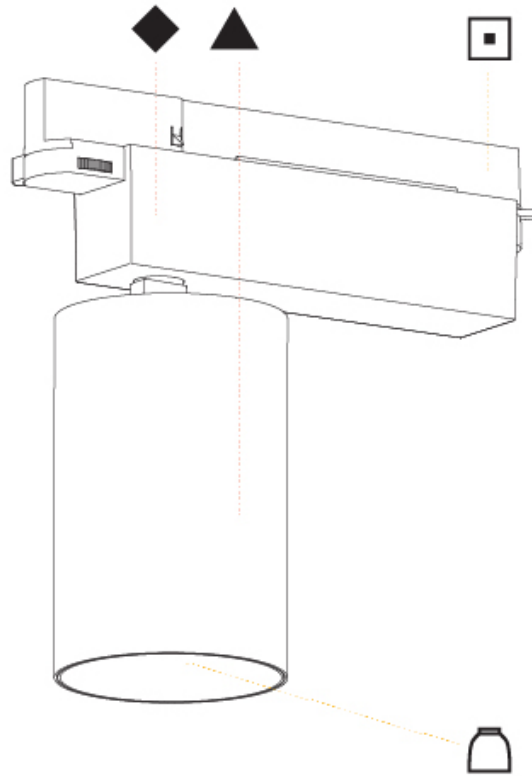

CENTRIQ 95 TRACK

A3T019-

PROJECT

TYPE

SPECIFIER

QUANTITY

DATE

A