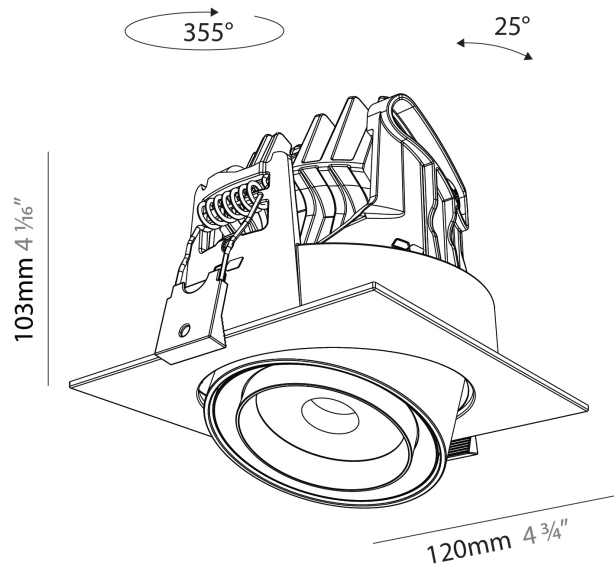

GENERAL

Series: Centriq
Subseries: Centriq Square Flex Adjustable
Brand: Prolicht
Division: Architectural
Mounting Type: Recessed
Mounting Location: Ceiling
Subcategory: Spots

PHYSICAL

Shape: Cylinder
Length (mm): 120
Length (in): 4 3/4
Width (mm): 120
Width (in): 4 3/4
Height (mm): 105
Height (in): 4 1/8
Min. Recessing Depth (mm): 120
Min. Recessing Depth (in): 4 3/4
Light Distribution: Adjustable / Direct
Weight (kg): 0.666
Fixture Finish: SSR / BKV / CWI / CRY / HAB / UFT / ITA / RUA / FTG / MYG / LOD / PUS / FRO / FUP / KIA / POP / BLS / SPG / MEY / GOH / GUM / CHC / COM / ABZ / JAG / OBR / MOS / ROR
Fixture Material: Aluminum
Cut-out Measurements: Dia. 112mm / 4 7/16"

ELECTRICAL

Lamp Type: LED (Zhaga Standard)
Input Wattage (W): 20.5
Total Output Wattage (W): 18.1
Dimming: Tri-Mode (Non-Dimming and Phase Dimming (120Vac only) and 0-10V Dimming)
Driver Included: Yes
Driver Location: Recessed Housing
Driver Type: Constant Current - Universal
Driver Class: Class 2
Housing: ENCP3
Input Voltage (V): 120 - 277
Constant Current (MA): 500

LED

Color Temperature (°K): 2700 / 3000 / 3500 / 4000
Max. Delivered Lumen (lm): 1201 / 1294 / 1346 / 1373
Nominal Lumen (lm): 1668 / 1797 / 1869 / 1907
CRI: >90 CRI
Lamp Life (hrs): 50000

OPTICAL

Beam Angle: 18 - 46
Adjustability: Rotational 350° / Tilt 25°

RATINGS AND CERTIFICATIONS

Certified By: CSA Certified to UL and CSA Standards
IP rating: IP20