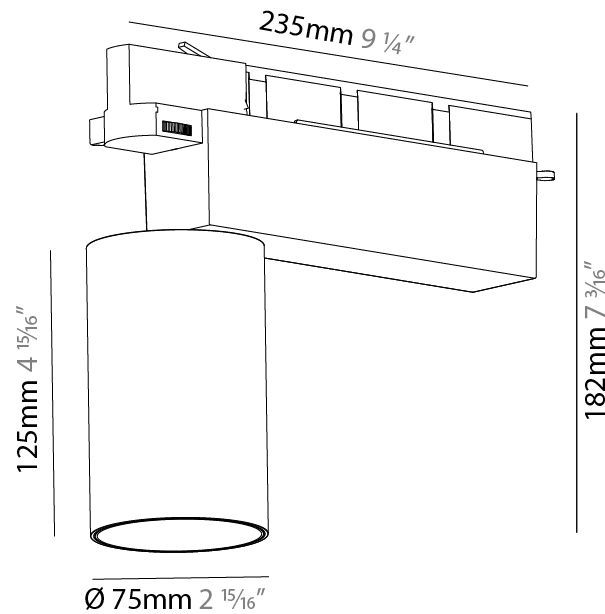

GENERAL

Series: Centriq
Subseries: Centriq 75
Brand: Prolicht
Division: Architectural
Mounting Type: Track
Mounting Location: Ceiling
Subcategory: Spots

PHYSICAL

Shape: Cylinder
Diameter (mm): 75
Diameter (in): 2 ¹⁵/₁₆
Length (mm): 235
Length (in): 9 ¹/₄
Height (mm): 125
Height (in): 4 ¹⁵/₁₆
Light Distribution: Adjustable / Direct
Weight (kg): 1.099
Weight (lbs): 2 7/16
Fixture Finish: SSR / BKV / CWI / CRY / HAB / UFT / ITA / RUA / FTG / MYG / LOD / PUS / FRO / FUP / KIA / POP / BLS / SPG / MEY / GOH / GUM / CHC / COM / ABZ / JAG / OBR / MOS / ROR
Fixture Material: Aluminum

ELECTRICAL

Lamp Type: LED (Zhaga Standard)
Input Wattage (W): 12 / 15
Total Output Wattage (W): 10.8 / 13.5
Dimming: Tri-Mode (Non-Dimming and Phase Dimming (120Vac only) and 0-10V Dimming)
Driver Included: Yes
Driver Location: Integrated
Driver Type: Constant Current - Universal
Driver Class: Class 2
Input Voltage (V): 120 - 277
Constant Current (MA): 350

LED

Number of LEDs: 1
Color Temperature (°K): 2700 / 3000 / 3500 / 4000
Max. Delivered Lumen (lm): 870 / 970 / 1039 / 1060
Nominal Lumen (lm): 960 / 1070 / 1156 / 1180
CRI: >90 CRI
Lamp Life (hrs): 50000
Upon Request: Special Color Temperature Special Led

OPTICAL

Beam Angle: 10
Adjustability: Rotational 340°; Tilt 90°
Upon Request: Special Beam Angles

RATINGS AND CERTIFICATIONS

Certified By: Certified for North American Standards
IP rating: IP20