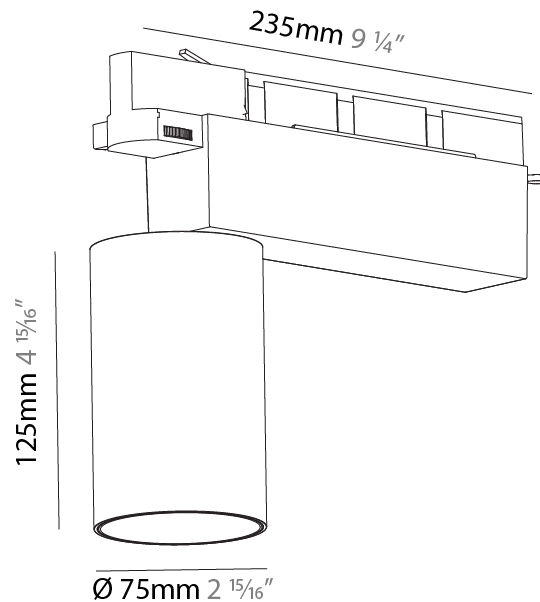

GENERAL

Series: Centriq
Subseries: Centriq 75
Brand: Prolicht
Division: Architectural
Mounting Type: Track
Mounting Location: Ceiling
Subcategory: Spots

PHYSICAL

Shape: Cylinder
Diameter (mm): 75
Diameter (in): 2 ¹⁵/₁₆
Length (mm): 235
Length (in): 9 ¹/₄
Height (mm): 182
Height (in): 7 ³/₁₆
Light Distribution: Adjustable / Direct
Weight (kg): 1.099
Weight (lbs): 2.42
Installation Requirement: Track or profile system
Fixture Finish: SSR / BKV / CWI / CRY / HAB / UFT / ITA / RUA / FTG / MYG / LOD / PUS / FRO / FUP / KIA / POP / BLS / SPG / MEY / GOH / GUM / CHC / COM / ABZ / JAG / OBR / MOS / ROR
Fixture Material: Aluminum Die Cast

ELECTRICAL

Lamp Type: LED (Zhaga Standard)
Input Wattage (W): 26
Total Output Wattage (W): 23.6
Dimming: Tri-Mode (Non-Dimming and Phase Dimming (120Vac only) and 0-10V Dimming)
Driver Included: Yes
Driver Location: Integrated
Driver Type: Constant Current - Universal
Driver Class: Class 2
Input Voltage (V): 120 - 277
Constant Current (MA): 700

LED

Number of LEDs: 1
Color Temperature (°K): 2700 / 3000 / 3500 / 4000
Max. Delivered Lumen (lm): 1968 / 2097 / 2160 / 2204
Nominal Lumen (lm): 3113 / 3317 / 3416 / 3486
CRI: >90 CRI
Lamp Life (hrs): 50000
Upon Request: Special Color Temperature Special Led

OPTICAL

Reflector°: 20 / 25 / 40
Adjustability: Rotational 340°; Tilt 90°
Upon Request: Special Beam Angles

RATINGS AND CERTIFICATIONS

Certified By: Certified for North American Standards
IP rating: IP20