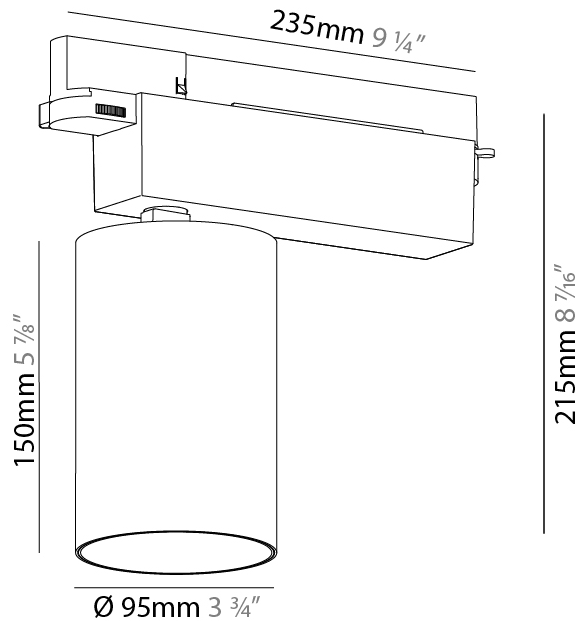

GENERAL

Series: Centriq
Subseries: Centriq 95
Brand: Prolicht
Division: Architectural
Mounting Type: Track
Mounting Location: Ceiling
Subcategory: Spots

PHYSICAL

Shape: Cylinder
Diameter (mm): 95
Diameter (in): 3 3/4
Length (mm): 235
Length (in): 9 1/4
Height (mm): 150
Height (in): 5 7/8
Light Distribution: Adjustable / Direct
Weight (kg): 1.495
Weight (lbs): 3.3
Fixture Finish: SSR / BKV / CWI / CRY / HAB / UFT / ITA / RUA / FTG / MYG / LOD / PUS / FRO / FUP / KIA / POP / BLS / SPG / MEY / GOH / GUM / CHC / COM / ABZ / JAG / OBR / MOS / ROR
Fixture Material: Aluminum

ELECTRICAL

Lamp Type: LED (Zhaga Standard)
Input Wattage (W): 26
Total Output Wattage (W): 23.6
Dimming: Tri-Mode (Non-Dimming and Phase Dimming (120Vac only) and 0-10V Dimming)
Driver Included: Yes
Driver Location: Integrated
Driver Type: Constant Current - Universal
Driver Class: Class 2
Input Voltage (V): 120 - 277
Constant Current (MA): 700

LED

Number of LEDs: 1
Color Temperature (°K): 2700 / 3000 / 3500 / 4000
Max. Delivered Lumen (lm): 2148 / 2289 / 2357 / 2405
Nominal Lumen (lm): 3113 / 3317 / 3416 / 3486
CRI: >90 CRI
Lamp Life (hrs): 50000
Upon Request: Special Color Temperature Special Led

OPTICAL

Reflector: 18 / 26 / 40
Adjustability: Rotational 340°; Tilt 90°
Upon Request: Special Beam Angles

RATINGS AND CERTIFICATIONS

Certified By: Certified for North American Standards
IP rating: IP20