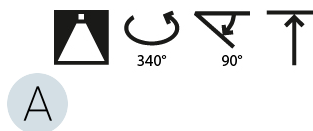

GENERAL

Series: Centriq
Subseries: Centriq 125
Brand: Prolicht
Division: Architectural
Mounting Type: Track
Mounting Location: Ceiling
Subcategory: Spots

PHYSICAL

Shape: Cylinder
Diameter (mm): 125
Diameter (in): 4 ¹⁵/₁₆
Length (mm): 235
Length (in): 9 ¹/₄
Height (mm): 165
Height (in): 6 ¹/₂
Light Distribution: Adjustable / Direct
Fixture Finish: SSR / BKV / CWI / CRY / HAB / UFT / ITA / RUA / FTG / MYG / LOD / PUS / FRO / FUP / KIA / POP / BLS / SPG / MEY / GOH / GUM / CHC / COM / ABZ / JAG / OBR / MOS / ROR
Fixture Material: Aluminum

ELECTRICAL

Lamp Type: LED (Zhaga Standard)
Input Wattage (W): 55 / 54
Total Output Wattage (W): 49.5 / 48.6
Dimming: Tri-Mode (Non-Dimming and Phase Dimming (120Vac only) and 0-10V Dimming)
Driver Included: Yes
Driver Location: Integrated
Driver Type: Constant Current - Universal
Driver Class: Class 2
Input Voltage (V): 120 - 277
Constant Current (MA): 1400

LED

Number of LEDs: 1
Color Temperature (°K): 3000 / 3500 / 4000
Max. Delivered Lumen (lm): 5250 / 4498 / 4590
Nominal Lumen (lm): 6030 / 5165 / 5270
CRI: >90 CRI
Lamp Life (hrs): 50000

OPTICAL

Reflector°: 16 / 26 / 42
Adjustability: Rotational 340°; Tilt 90°

RATINGS AND CERTIFICATIONS

Certified By: Certified for North American Standards
IP rating: IP20