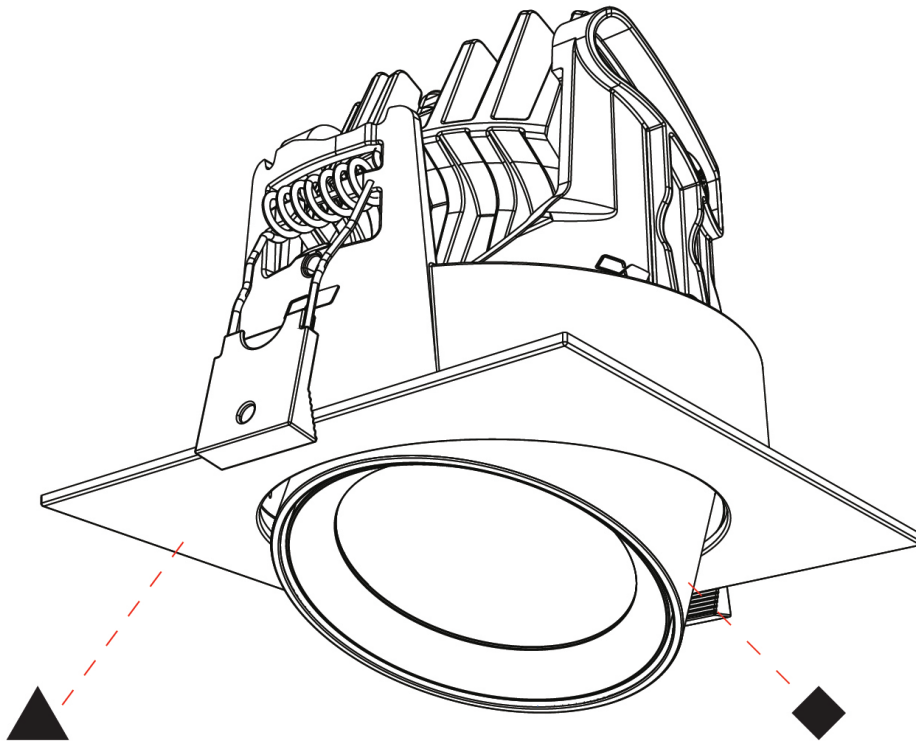

CENTRIQ SQUARE ADJUSTABLE RECESSED

A35983-

PROJECT _____

TYPE _____

SPECIFIER _____

QUANTITY _____

DATE _____

A