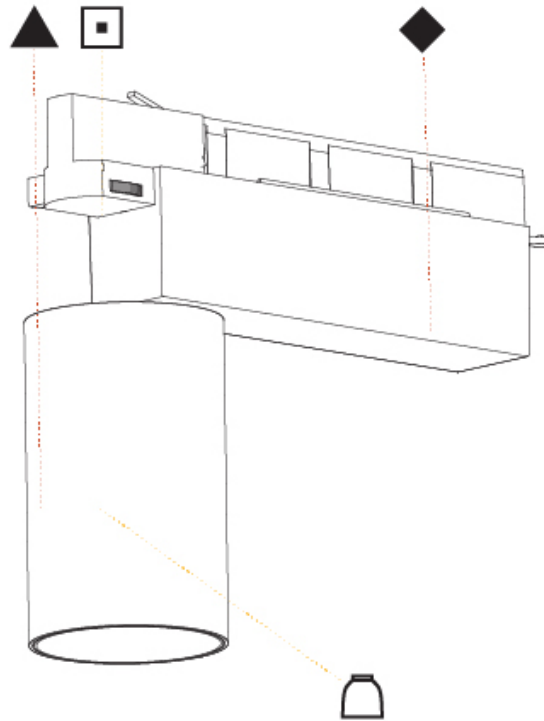

CENTRIQ 75 TRACK

A3T115-

PROJECT

TYPE

SPECIFIER

QUANTITY

DATE

A