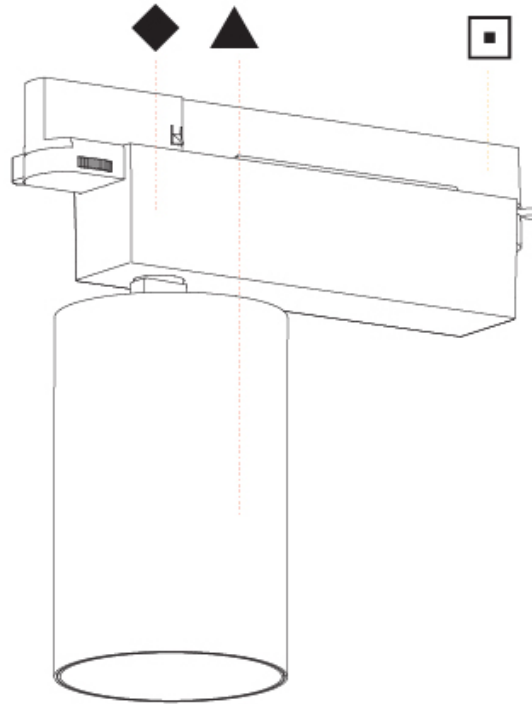

CENTRIQ 95 TRACK

A3T022-

PROJECT

TYPE

SPECIFIER

QUANTITY

DATE

A