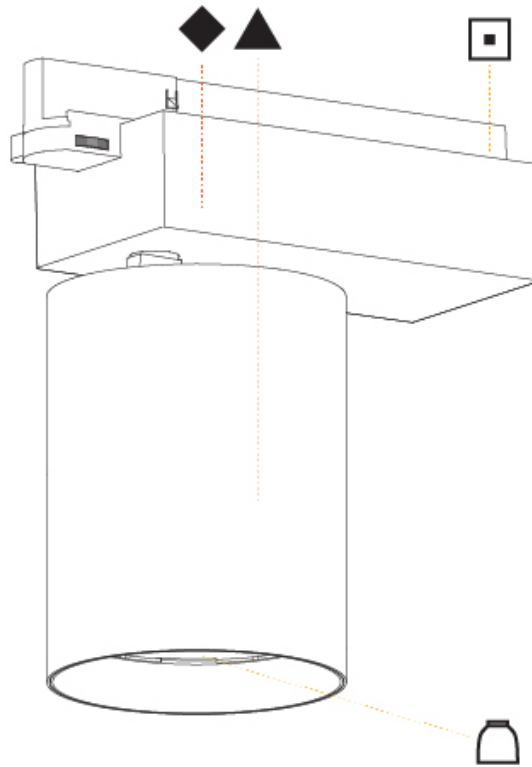

CENTRIQ 125 TRACK

A3T024-

PROJECT

TYPE

SPECIFIER

QUANTITY

DATE

A