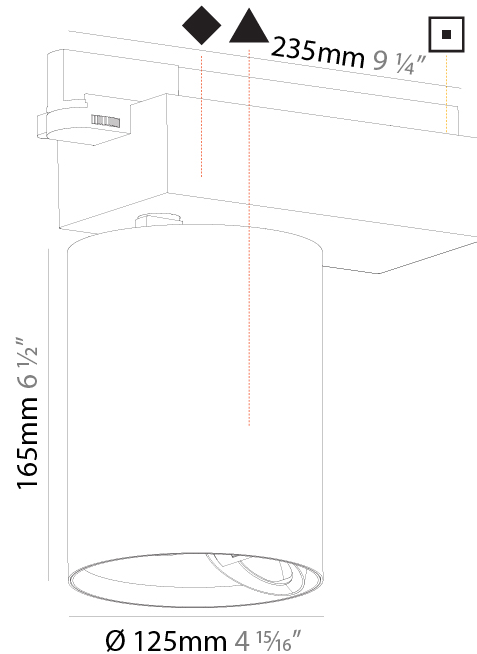

GENERAL

Series: Centriq
Subseries: Centriq Wallwash
Brand: Prolicht
Division: Architectural
Mounting Type: Track
Mounting Location: Ceiling
Subcategory: Spots

PHYSICAL

Shape: Cylinder
Diameter (mm): 125
Diameter (in): 4 ¹⁵/₁₆
Length (mm): 235
Length (in): 9 ¹/₄
Height (mm): 165
Height (in): 6 ¹/₂
Light Distribution: Adjustable / Asymmetric
Fixture Finish: SSR / BKV / CWI / CRY / HAB / UFT / ITA / RUA / FTG / MYG / LOD / PUS / FRO / FUP / KIA / POP / BLS / SPG / MEY / GOH / GUM / CHC / COM / ABZ / JAG / OBR / MOS / ROR
Fixture Material: Aluminum

ELECTRICAL

Lamp Type: LED (Zhaga Standard)
Input Wattage (W): 37.1
Total Output Wattage (W): 34
Dimming: Tri-Mode (Non-Dimming and Phase Dimming (120Vac only) and 0-10V Dimming)
Driver Included: Yes
Driver Location: Integrated
Driver Type: Constant Current - Universal
Driver Class: Class 2
Input Voltage (V): 120 - 277
Constant Current (MA): 1050

LED

Number of LEDs: 1
Color Temperature (°K): 2700 / 3000 / 3500 / 4000
Max. Delivered Lumen (lm): 2840 / 2950 / 3048 / 3110
CRI: >90 CRI
Efficiency (%): 85
Lamp Life (hrs): 50000

OPTICAL

Reflector: Multi-faceted
Adjustability: Rotational 340°; Tilt 90°

RATINGS AND CERTIFICATIONS

Certified By: Certified for North American Standards
IP rating: IP20