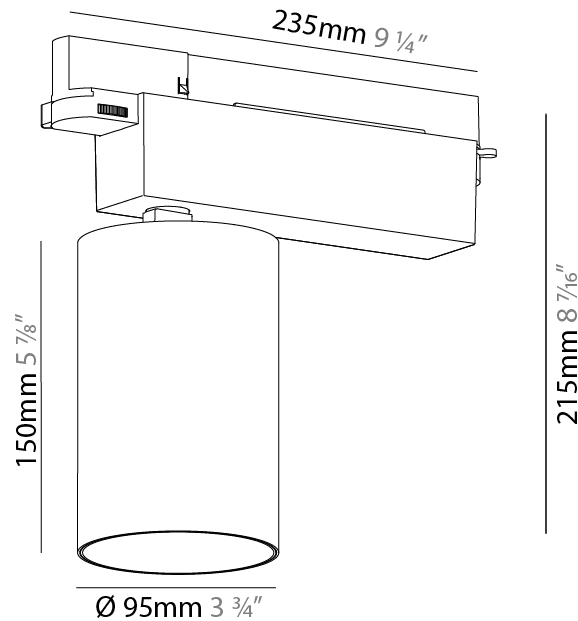

GENERAL

Series: Centriq
Subseries: Centriq 95
Brand: Prolicht
Division: Architectural
Mounting Type: Track
Mounting Location: Ceiling
Subcategory: Spots

PHYSICAL

Shape: Cylinder
Diameter (mm): 95
Diameter (in): 3 3/4
Length (mm): 235
Length (in): 9 1/4
Height (mm): 150
Height (in): 5 7/8
Light Distribution: Adjustable / Direct
Weight (kg): 1.495
Weight (lbs): 3.3
Fixture Finish: SSR / BKV / CWI / CRY / HAB / UFT / ITA / RUA / FTG / MYG / LOD / PUS / FRO / FUP / KIA / POP / BLS / SPG / MEY / GOH / GUM / CHC / COM / ABZ / JAG / OBR / MOS / ROR
Fixture Material: Aluminum

ELECTRICAL

Lamp Type: LED (Zhaga Standard)
Input Wattage (W): 34
Total Output Wattage (W): 30.9
Dimming: Tri-Mode (Non-Dimming and Phase Dimming (120Vac only) and 0-10V Dimming)
Driver Included: Yes
Driver Location: Integrated
Driver Type: Constant Current - Universal
Driver Class: Class 2
Input Voltage (V): 120 - 277
Constant Current (MA): 900

LED

Number of LEDs: 1
Color Temperature (°K): 2700 / 3000 / 3500 / 4000
Max. Delivered Lumen (lm): 2710 / 2893 / 2974 / 3035
Nominal Lumen (lm): 3928 / 4193 / 4310 / 4398
CRI: >90 CRI
Lamp Life (hrs): 50000
Upon Request: Special Color Temperature Special Led

OPTICAL

Reflector: 18 / 26 / 40
Adjustability: Rotational 340°; Tilt 90°
Upon Request: Special Beam Angles

RATINGS AND CERTIFICATIONS

Certified By: Certified for North American Standards
IP rating: IP20