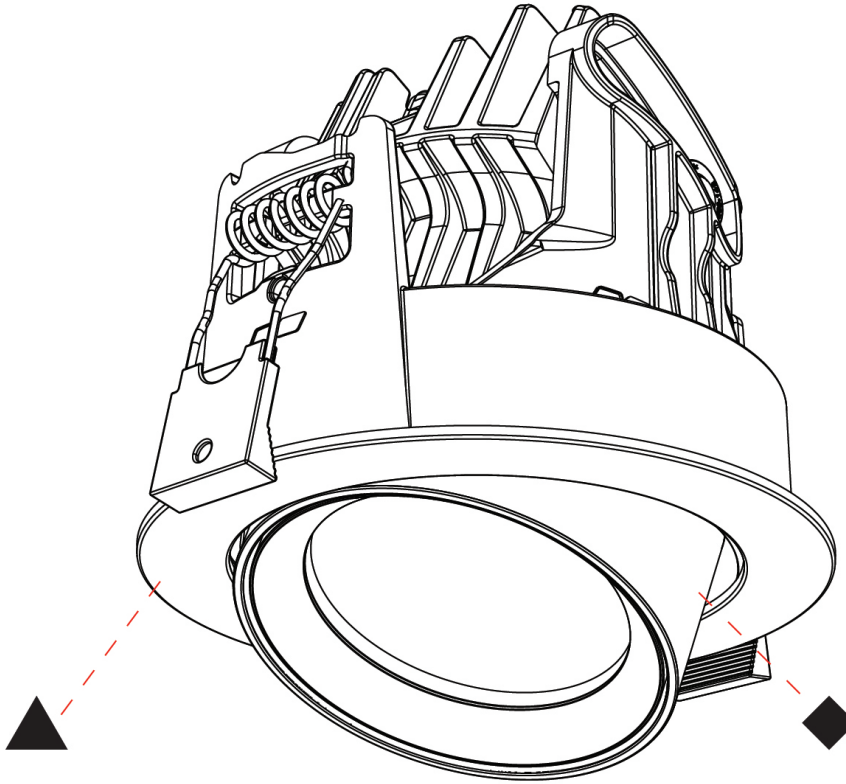

CENTRIQ ROUND ADJUSTABLE RECESSED

A35976-

PROJECT _____

TYPE _____

SPECIFIER _____

QUANTITY _____

DATE _____