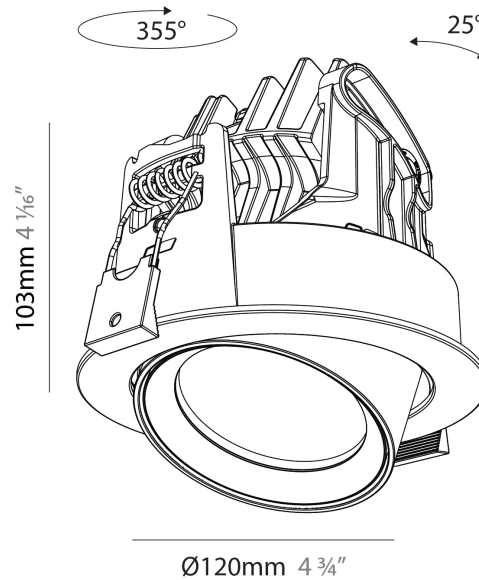

GENERAL

Series: Centriq
Subseries: Centriq Round Adjustable
Brand: Prolicht
Division: Architectural
Mounting Type: Recessed
Mounting Location: Ceiling
Subcategory: Spots

PHYSICAL

Shape: Cylinder
Diameter (mm): 120
Diameter (in): 4 ¾
Height (mm): 105
Height (in): 4 ¼
Min. Recessing Depth (mm): 120
Min. Recessing Depth (in): 4 ¾
Light Distribution: Adjustable / Direct
Weight (kg): 0.649
Diffuser: Lens Pack - No Lens / Opal / Linear Spread Lens / Honeycomb / Spread Lens
Fixture Finish: SSR / BKV / CWI / CRY / HAB / UFT / ITA / RUA / FTG / MYG / LOD / PUS / FRO / FUP / KIA / POP / BLS / SPG / MEY / GOH / GUM / CHC / COM / ABZ / JAG / OBR / MOS / ROR
Fixture Material: Aluminum
Cut-out Measurements: Dia. 112mm / 4 7/16"

ELECTRICAL

Lamp Type: LED (Zhaga Standard)
Input Wattage (W): 20.5
Total Output Wattage (W): 18.1
Dimming: Tri-Mode (Non-Dimming and Phase Dimming (120Vac only) and 0-10V Dimming)
Driver Included: Yes
Driver Location: Recessed Housing
Driver Type: Constant Current - Universal
Driver Class: Class 2
Input Voltage (V): 120 - 277
Constant Current (MA): 500

LED

Color Temperature (°K): 2700 / 3000 / 3500 / 4000
Max. Delivered Lumen (lm): 1432 / 1542 / 1432 / 1636
Nominal Lumen (lm): 1668 / 1797 / 1868 / 1907
CRI: >90 CRI
Lamp Life (hrs): 50000

OPTICAL

Reflector°: 10
Adjustability: Rotational 350°; Tilt 90°

RATINGS AND CERTIFICATIONS

Certified By: Certified for North American Standards
IP rating: IP20