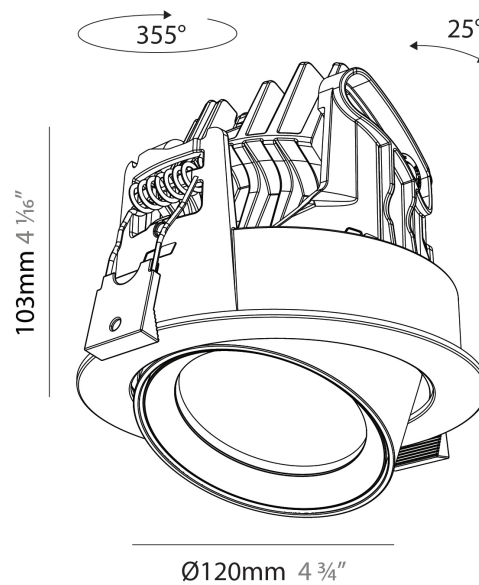

GENERAL

Series: Centriq
Subseries: Centriq Round Adjustable
Brand: Prolicht
Division: Architectural
Mounting Type: Recessed
Mounting Location: Ceiling
Subcategory: Spots

PHYSICAL

Shape: Cylinder
Diameter (mm): 120
Diameter (in): 4 3/4
Height (mm): 105
Height (in): 4 1/8
Min. Recessing Depth (mm): 120
Min. Recessing Depth (in): 4 3/4
Light Distribution: Adjustable / Direct
Weight (kg): 0.651
Diffuser: Lens Pack - No Lens / Opal / Linear Spread Lens / Honeycomb / Spread Lens
Fixture Finish: SSR / BKV / CWI / CRY / HAB / UFT / ITA / RUA / FTG / MYG / LOD / PUS / FRO / FUP / KIA / POP / BLS / SPG / MEY / GOH / GUM / CHC / COM / ABZ / JAG / OBR / MOS / ROR
Fixture Material: Aluminum
Cut-out Measurements: Dia. 112mm / 4 7/16"

ELECTRICAL

Lamp Type: LED (Zhaga Standard)
Input Wattage (W): 34
Total Output Wattage (W): 30.9
Dimming: Tri-Mode (Non-Dimming and Phase Dimming (120Vac only) and 0-10V Dimming)
Driver Included: Yes
Driver Location: Recessed Housing
Driver Type: Constant Current - Universal
Driver Class: Class 2
Input Voltage (V): 120 - 277
Constant Current (MA): 900

LED

Color Temperature (*K): 2700 / 3000 / 3500 / 4000
Max. Delivered Lumen (lm): 3148 / 3355 / 3406 / 3524
Nominal Lumen (lm): 3921 / 4177 / 4242 / 4389
CRI: >90 CRI
Lamp Life (hrs): 50000

OPTICAL

Reflector°: 24 / 36 / 54
Adjustability: Rotational 350° / Tilt 25°

RATINGS AND CERTIFICATIONS

Certified By: Certified for North American Standards
IP rating: IP20