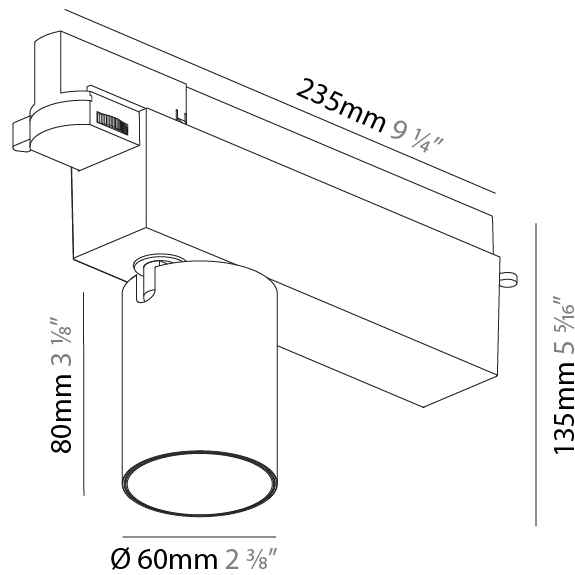

GENERAL

Series: Centriq
Subseries: Centriq 60
Brand: Prolicht
Division: Architectural
Mounting Type: Track
Mounting Location: Ceiling
Subcategory: Spots

PHYSICAL

Shape: Cylinder
Diameter (mm): 60
Diameter (in): 2 3/8
Length (mm): 235
Length (in): 9 1/4
Height (mm): 135
Height (in): 5 5/16
Light Distribution: Adjustable / Direct
Weight (kg): 0.897
Weight (lbs): 1.977
Installation Requirement: Track or profile system
Fixture Finish: SSR / BKV / CWI / CRY / HAB / UFT / ITA / RUA / FTG / MYG / LOD / PUS / FRO / FUP / KIA / POP / BLS / SPG / MEY / GOH / GUM / CHC / COM / ABZ / JAG / OBR / MOS / ROR
Fixture Material: Aluminum

ELECTRICAL

Lamp Type: LED (Zhaga Standard)
Input Wattage (W): 14
Total Output Wattage (W): 12.5
Dimming: Tri-Mode (Non-Dimming and Phase Dimming (120Vac only) and 0-10V Dimming)
Driver Included: Yes
Driver Location: Integrated
Driver Type: Constant Current - Universal
Driver Class: Class 2
Input Voltage (V): 120 - 277
Constant Current (MA): 350

LED

Number of LEDs: 1
Color Temperature (°K): 2700 / 3000 / 3500 / 4000
Max. Delivered Lumen (lm): 940 / 980 / 1029 / 1050
Nominal Lumen (lm): 1386 / 1438 / 1511 / 1542
CRI: >90 CRI
Lamp Life (hrs): 50000
Upon Request: Special Color Temperature Special Led

OPTICAL

Reflector: 20 / 40 / 60
Adjustability: Rotational 340°; Tilt 90°
Upon Request: Special Beam Angles

RATINGS AND CERTIFICATIONS

Certified By: Certified for North American Standards
IP rating: IP20