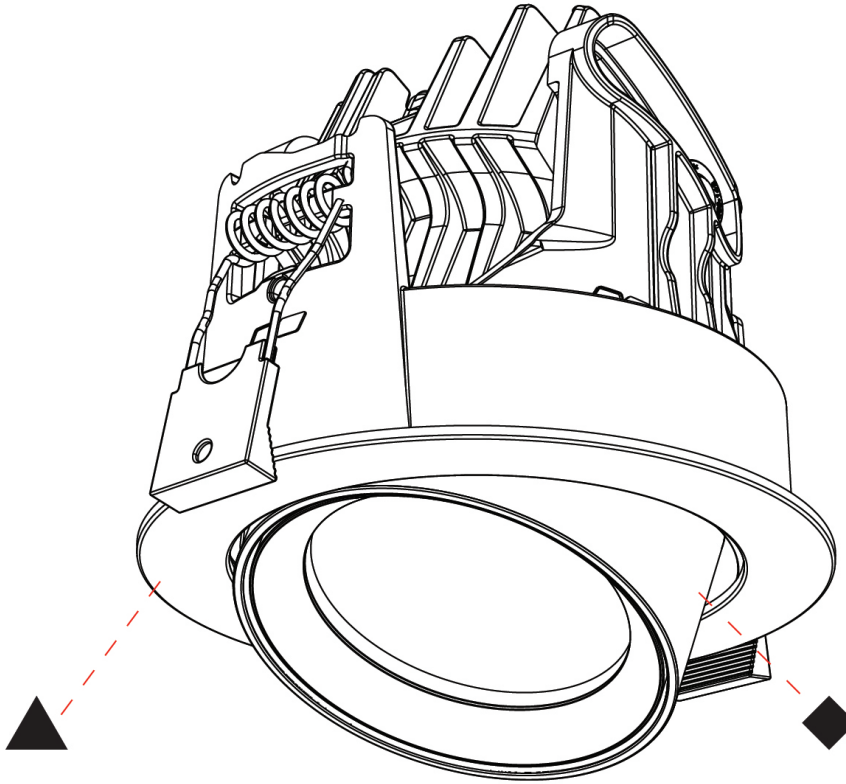

CENTRIQ ROUND ADJUSTABLE RECESSED

A35974-

PROJECT _____

TYPE _____

SPECIFIER _____

QUANTITY _____

DATE _____