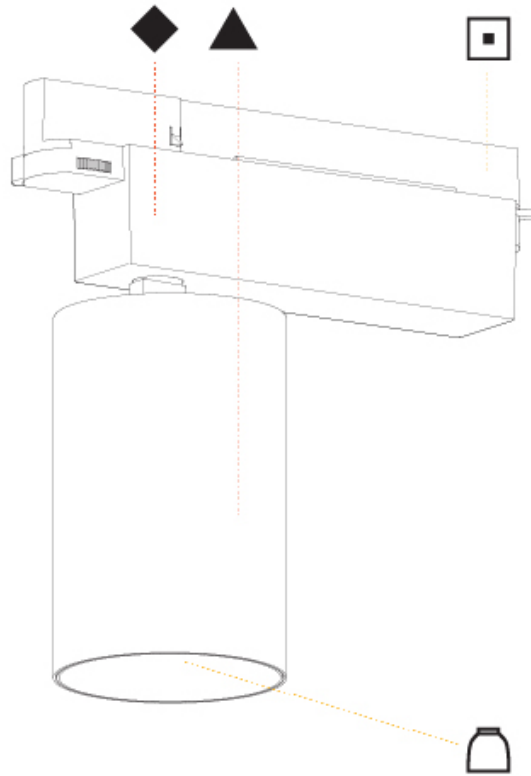

CENTRIQ 95 TRACK

A3T016-

PROJECT _____

TYPE _____

SPECIFIER _____

QUANTITY _____

DATE _____

A