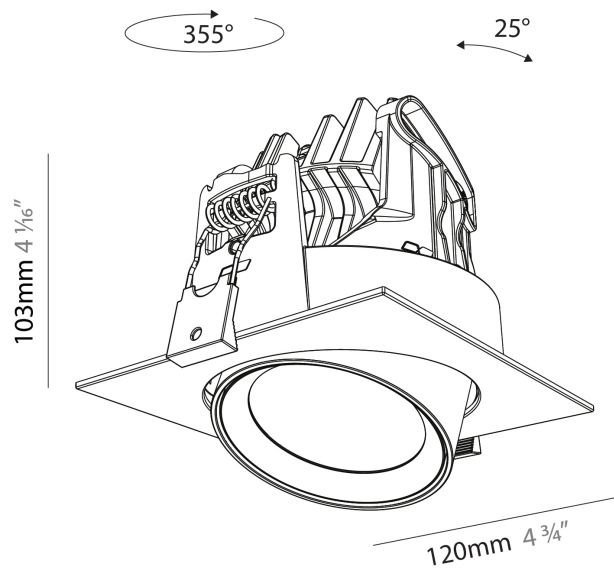

PHYSICAL

Shape: Cylinder
Diameter (mm): 120
Diameter (in): 4 3/4
Length (mm): 120
Length (in): 4 3/4
Height (mm): 105
Height (in): 4 1/8
Min. Recessing Depth (mm): 120
Min. Recessing Depth (in): 4 3/4
Light Distribution: Adjustable / Direct
Weight (kg): 0.665
Diffuser: Lens Pack - No Lens / Opal / Linear Spread Lens / Honeycomb / Spread Lens
Fixture Finish: SSR / BKV / CWI / CRY / HAB / UFT / ITA / RUA / FTG / MYG / LOD / PUS / FRO / FUP / KIA / POP / BLS / SPG / MEY / GOH / GUM / CHC / COM / ABZ / JAG / OBR / MOS / ROR
Fixture Material: Aluminum
Cut-out Measurements: Dia. 112mm / 4 7/16"

ELECTRICAL

Lamp Type: LED (Zhaga Standard)
Input Wattage (W): 20.5
Total Output Wattage (W): 18.1
Dimming: Tri-Mode (Non-Dimming and Phase Dimming (120Vac only) and 0-10V Dimming)
Driver Included: Yes
Driver Location: Recessed Housing
Driver Type: Constant Current - Universal
Driver Class: Class 2
Input Voltage (V): 120 - 277
Constant Current (MA): 500

LED

Color Temperature (°K): 2700 / 3000 / 3500 / 4000
Max. Delivered Lumen (lm): 1432 / 1542 / 1432 / 1636
Nominal Lumen (lm): 1668 / 1797 / 1668 / 1907
CRI: >90 CRI
Lamp Life (hrs): 50000

OPTICAL

Reflector°: 10
Adjustability: Rotational 350° / Tilt 25°

RATINGS AND CERTIFICATIONS

Certified By: CSA Certified to UL and CSA Standards
IP rating: IP20