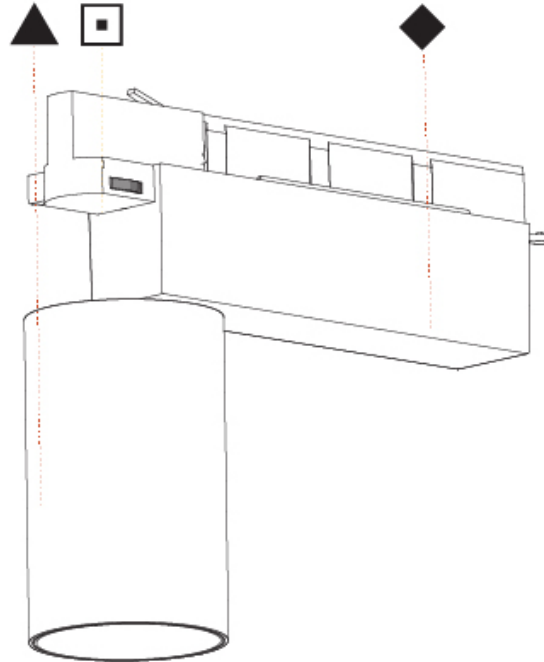

CENTRIQ 75 TRACK

A3T116-

PROJECT _____

TYPE _____

SPECIFIER _____

QUANTITY _____

DATE _____

A