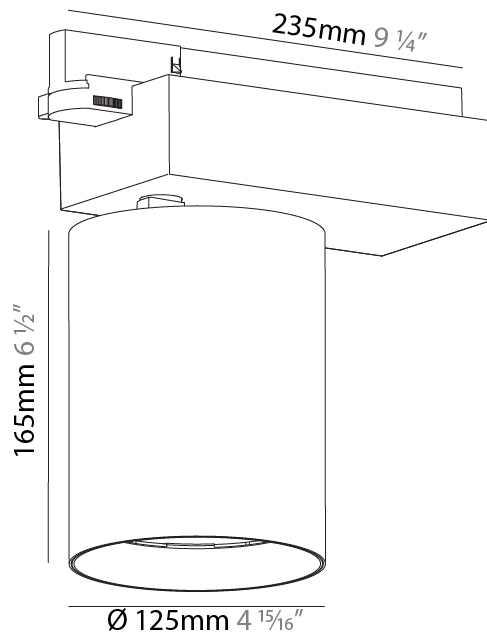

GENERAL

Series: Centriq
Subseries: Centriq 125
Brand: Prolicht
Division: Architectural
Mounting Type: Track
Mounting Location: Ceiling
Subcategory: Spots

PHYSICAL

Shape: Cylinder
Diameter (mm): 125
Diameter (in): 4 ¹⁵/₁₆
Length (mm): 235
Length (in): 9 ¹/₄
Height (mm): 165
Height (in): 6 ¹/₂
Light Distribution: Adjustable / Direct
Fixture Finish: SSR / BKV / CWI / CRY / HAB / UFT / ITA / RUA / FTG / MYG / LOD / PUS / FRO / FUP / KIA / POP / BLS / SPG / MEY / GOH / GUM / CHC / COM / ABZ / JAG / OBR / MOS / ROR
Fixture Material: Aluminum

ELECTRICAL

Lamp Type: LED (Zhaga Standard)
Input Wattage (W): 23.1
Total Output Wattage (W): 21
Dimming: Tri-Mode (Non-Dimming and Phase Dimming (120Vac only) and 0-10V Dimming)
Driver Included: Yes
Driver Location: Integrated
Driver Type: Constant Current - Universal
Driver Class: Class 2
Input Voltage (V): 120 - 277
Constant Current (MA): 700

LED

Number of LEDs: 1
Color Temperature (°K): 2700 / 3000 / 3500 / 4000
Max. Delivered Lumen (lm): 1440 / 1490 / 1568 / 1600
Nominal Lumen (lm): 1853 / 1923 / 2021
CRI: >90 CRI
Lamp Life (hrs): 50000

OPTICAL

Beam Angle: 8
Adjustability: Rotational 340°; Tilt 90°

RATINGS AND CERTIFICATIONS

Certified By: Certified for North American Standards
IP rating: IP20