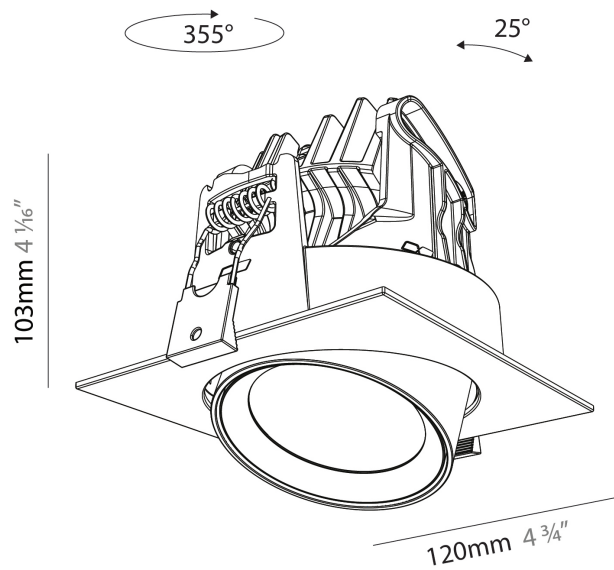

PHYSICAL

Shape: Cylinder
Diameter (mm): 120
Diameter (in): 4 3/4
Length (mm): 120
Length (in): 4 3/4
Height (mm): 105
Height (in): 4 1/8
Min. Recessing Depth (mm): 120
Min. Recessing Depth (in): 4 3/4
Light Distribution: Adjustable / Direct
Weight (kg): 0.665
Diffuser: Lens Pack - No Lens / Opal / Linear Spread Lens / Honeycomb / Spread Lens
Fixture Finish: SSR / BKV / CWI / CRY / HAB / UFT / ITA / RUA / FTG / MYG / LOD / PUS / FRO / FUP / KIA / POP / BLS / SPG / MEY / GOH / GUM / CHC / COM / ABZ / JAG / OBR / MOS / ROR
Fixture Material: Aluminum
Cut-out Measurements: Dia. 112mm / 4 7/16"

ELECTRICAL

Lamp Type: LED (Zhaga Standard)
Input Wattage (W): 34
Total Output Wattage (W): 30.9
Dimming: Tri-Mode (Non-Dimming and Phase Dimming (120Vac only) and 0-10V Dimming)
Driver Included: Yes
Driver Location: Recessed Housing
Driver Type: Constant Current - Universal
Driver Class: Class 2
Input Voltage (V): 120 - 277
Constant Current (MA): 900

LED

Color Temperature (°K): 2700 / 3000 / 3500 / 4000
Max. Delivered Lumen (lm): 2434 / 2534 / 2643 / 2768
Nominal Lumen (lm): 2788 / 2903 / 3027 / 3170
CRI: >90 CRI
Lamp Life (hrs): 50000

OPTICAL

Reflector°: 24 / 36 / 54
Adjustability: Rotational 350° / Tilt 25°

RATINGS AND CERTIFICATIONS

Certified By: CSA Certified to UL and CSA Standards
IP rating: IP20