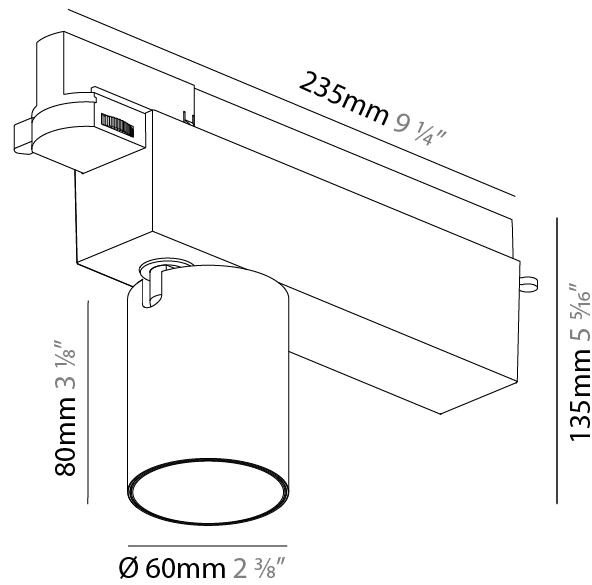

PHYSICAL

Shape: Cylinder
Diameter (mm): 60
Diameter (in): 2 3/8
Length (mm): 235
Length (in): 9 1/4
Height (mm): 135
Height (in): 5 5/16
Light Distribution: Adjustable / Direct
Weight (kg): 0.7
Weight (lbs): 1.54
Installation Requirement: Track or profile system
Fixture Finish: SSR / BKV / CWI / CRY / HAB / UFT / ITA / RUA / FTG / MYG / LOD / PUS / FRO / FUP / KIA / POP / BLS / SPG / MEY / GOH / GUM / CHC / COM / ABZ / JAG / OBR / MOS / ROR
Fixture Material: Aluminum Die Cast

ELECTRICAL

Lamp Type: LED (Zhaga Standard)
Input Wattage (W): 12 / 15
Total Output Wattage (W): 10.8 / 13.5
Dimming: Tri-Mode (Non-Dimming and Phase Dimming (120Vac only) and 0-10V Dimming)
Driver Included: Yes
Driver Location: Integrated
Driver Type: Constant Current - Universal
Driver Class: Class 2
Input Voltage (V): 120 - 277
Constant Current (MA): 350

LED

Number of LEDs: 1
Color Temperature (°K): 2700 / 3000 / 3500 / 4000
Max. Delivered Lumen (lm): 520 / 580 / 627 / 640
Nominal Lumen (lm): 960 / 1070 / 1156 / 1180
CRI: >90 CRI
Lamp Life (hrs): 50000
Upon Request: Special Color Temperature Special Led

OPTICAL

Beam Angle: 8
Adjustability: Rotational 340°; Tilt 90°
Upon Request: Special Beam Angles

RATINGS AND CERTIFICATIONS

Certified By: Certified for North American Standards
IP rating: IP20

PROJECT	
TYPE	
SPECIFIER	
QUANTITY	
DATE