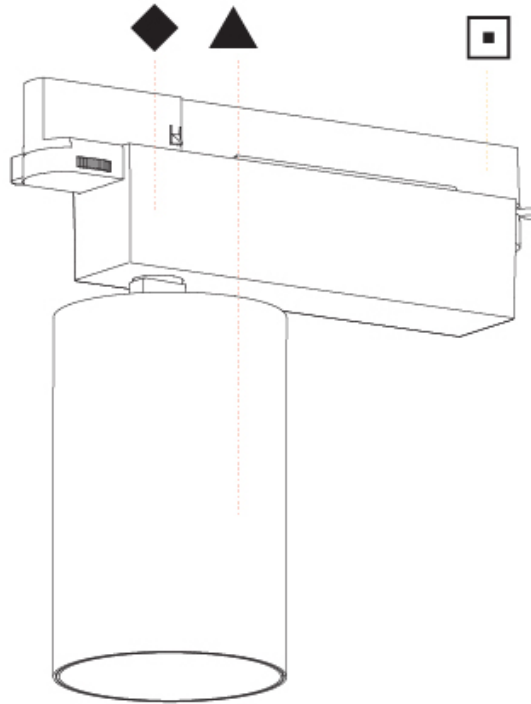

CENTRIQ 95 TRACK

A3T013-

PROJECT _____

TYPE _____

SPECIFIER _____

QUANTITY _____

DATE _____

A