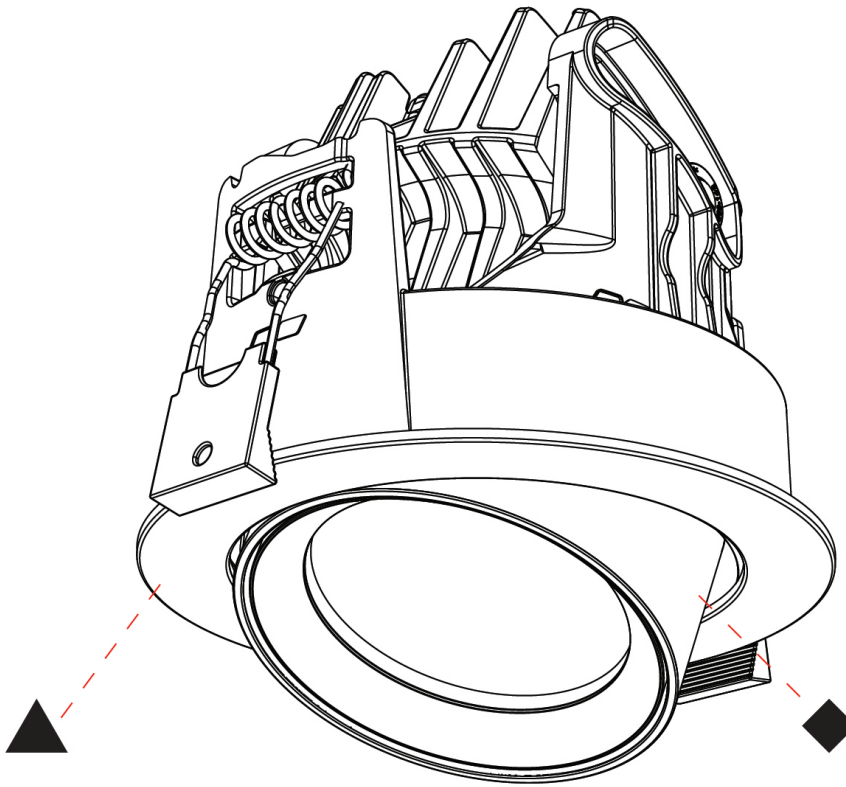

CENTRIQ ROUND ADJUSTABLE RECESSED

A35975-

PROJECT	_____
TYPE	_____
SPECIFIER	_____
QUANTITY	_____
DATE	_____