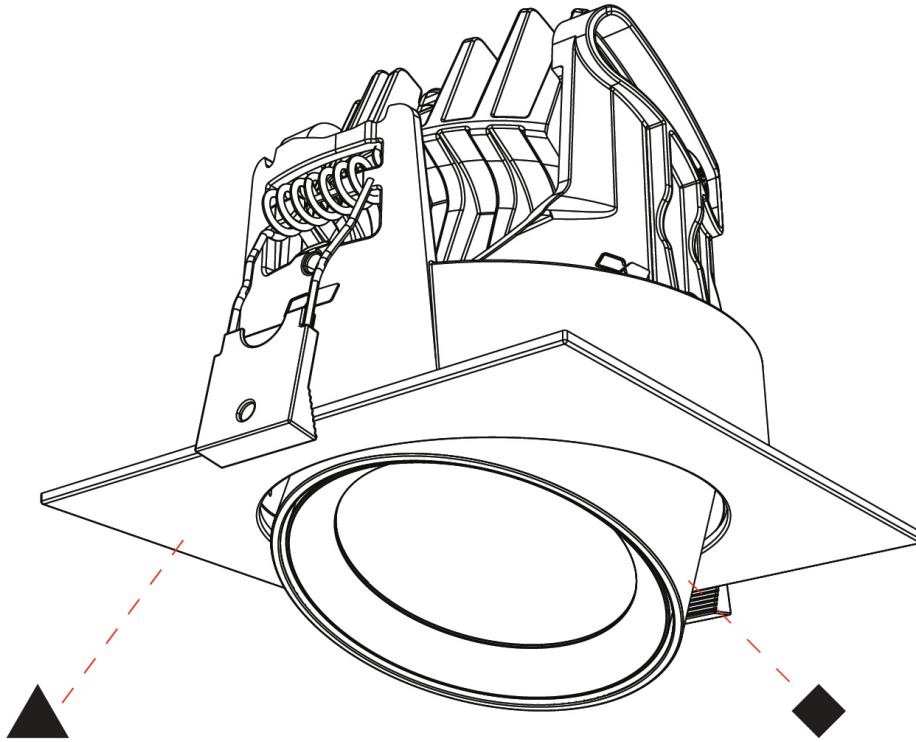

CENTRIQ SQUARE ADJUSTABLE RECESSED

A35984-

PROJECT	_____
TYPE	_____
SPECIFIER	_____
QUANTITY	_____
DATE	_____