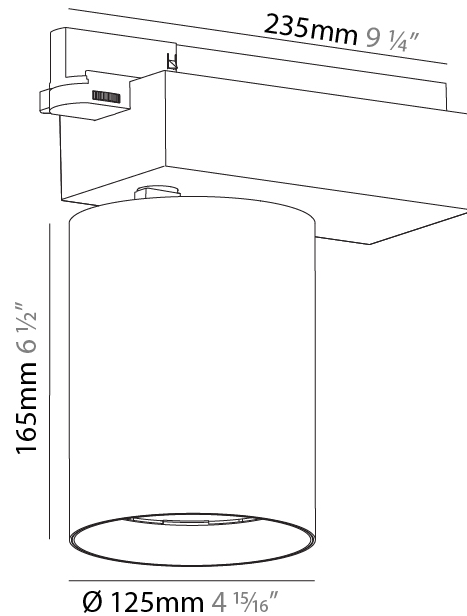

GENERAL

Series: Centriq
Subseries: Centriq 125
Brand: Prolicht
Division: Architectural
Mounting Type: Track
Mounting Location: Ceiling
Subcategory: Spots

PHYSICAL

Shape: Cylinder
Diameter (mm): 125
Diameter (in): 4 ¹⁵/₁₆
Length (mm): 235
Length (in): 9 ¹/₄
Height (mm): 165
Height (in): 6 ¹/₂
Light Distribution: Adjustable / Direct
Fixture Finish: SSR / BKV / CWI / CRY / HAB / UFT / ITA / RUA / FTG / MYG / LOD / PUS / FRO / FUP / KIA / POP / BLS / SPG / MEY / GOH / GUM / CHC / COM / ABZ / JAG / OBR / MOS / ROR
Fixture Material: Aluminum

ELECTRICAL

Lamp Type: LED (Zhaga Standard)
Input Wattage (W): 55 / 54
Total Output Wattage (W): 49.5 / 48.6
Dimming: Tri-Mode (Non-Dimming and Phase Dimming (120Vac only) and 0-10V Dimming)
Driver Included: Yes
Driver Location: Integrated
Driver Type: Constant Current - Universal
Driver Class: Class 2
Input Voltage (V): 120 - 277
Constant Current (MA): 1400

LED

Number of LEDs: 1
Color Temperature (°K): 3000 / 3500 / 4000
Max. Delivered Lumen (lm): 5250 / 4498 / 4590
Nominal Lumen (lm): 6030 / 5165 / 5270
CRI: >90 CRI
Lamp Life (hrs): 50000

OPTICAL

Reflector°: 16 / 26 / 42
Adjustability: Rotational 340°; Tilt 90°

RATINGS AND CERTIFICATIONS

Certified By: Certified for North American Standards
IP rating: IP20