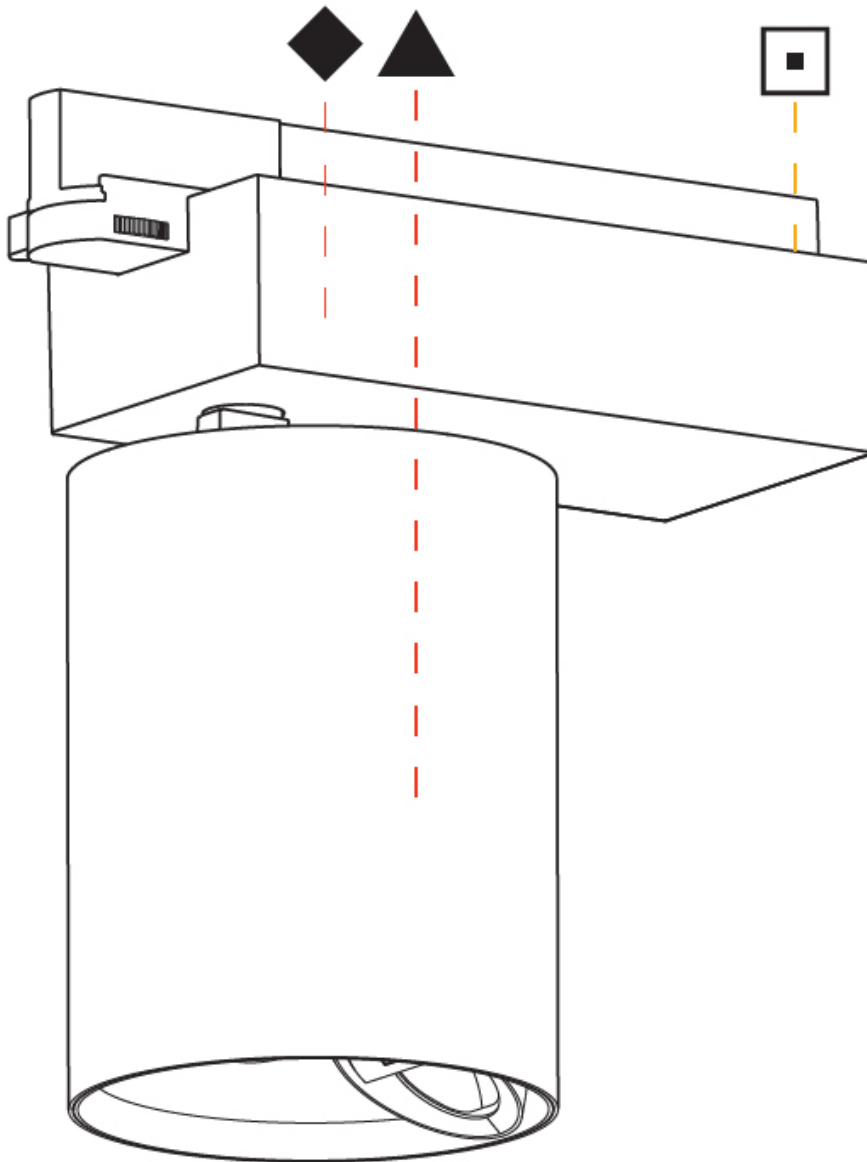

CENTRIQ WALLWASH TRACK

A3T030-

PROJECT
TYPE
SPECIFIER
QUANTITY
DATE

A