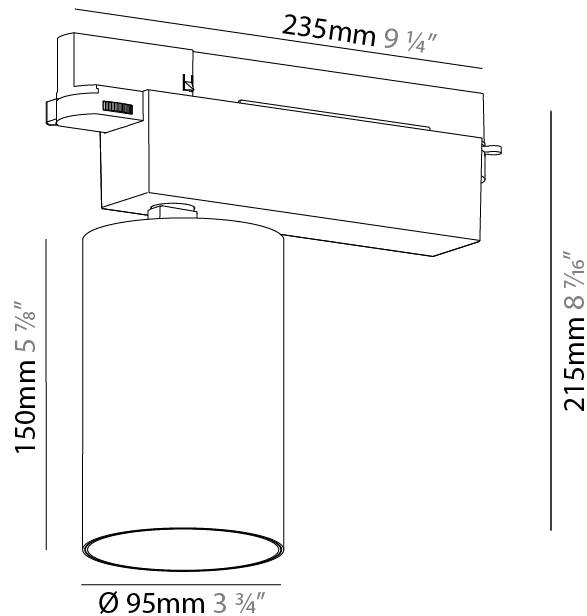

GENERAL

Series: Centriq
Subseries: Centriq 95
Brand: Prolicht
Division: Architectural
Mounting Type: Track
Mounting Location: Ceiling
Subcategory: Spots

PHYSICAL

Shape: Cylinder
Diameter (mm): 95
Diameter (in): 3 3/4
Length (mm): 235
Length (in): 9 1/4
Height (mm): 150
Height (in): 5 7/8
Light Distribution: Adjustable / Direct
Weight (kg): 1.4
Weight (lbs): 3.08
Fixture Finish: SSR / BKV / CWI / CRY / HAB / UFT / ITA / RUA / FTG / MYG / LOD / PUS / FRO / FUP / KIA / POP / BLS / SPG / MEY / GOH / GUM / CHC / COM / ABZ / JAG / OBR / MOS / ROR
Fixture Material: Aluminum

ELECTRICAL

Lamp Type: LED (Zhaga Standard)
Input Wattage (W): 12 / 15
Total Output Wattage (W): 10.8 / 13.5
Dimming: Tri-Mode (Non-Dimming and Phase Dimming (120Vac only) and 0-10V Dimming)
Driver Included: Yes
Driver Location: Integrated
Driver Type: Constant Current - Universal
Driver Class: Class 2
Input Voltage (V): 120 - 277
Constant Current (MA): 350

LED

Number of LEDs: 1
Color Temperature (°K): 2700 / 3000 / 3500 / 4000
Max. Delivered Lumen (lm): 830 / 930 / 1009 / 1030
Nominal Lumen (lm): 960 / 1070 / 1157 / 1180
CRI: >90 CRI
Lamp Life (hrs): 50000
Upon Request: Special Color Temperature Special Led

OPTICAL

Beam Angle: 8
Adjustability: Rotational 340°; Tilt 90°
Upon Request: Special Beam Angles

RATINGS AND CERTIFICATIONS

Certified By: Certified for North American Standards
IP rating: IP20