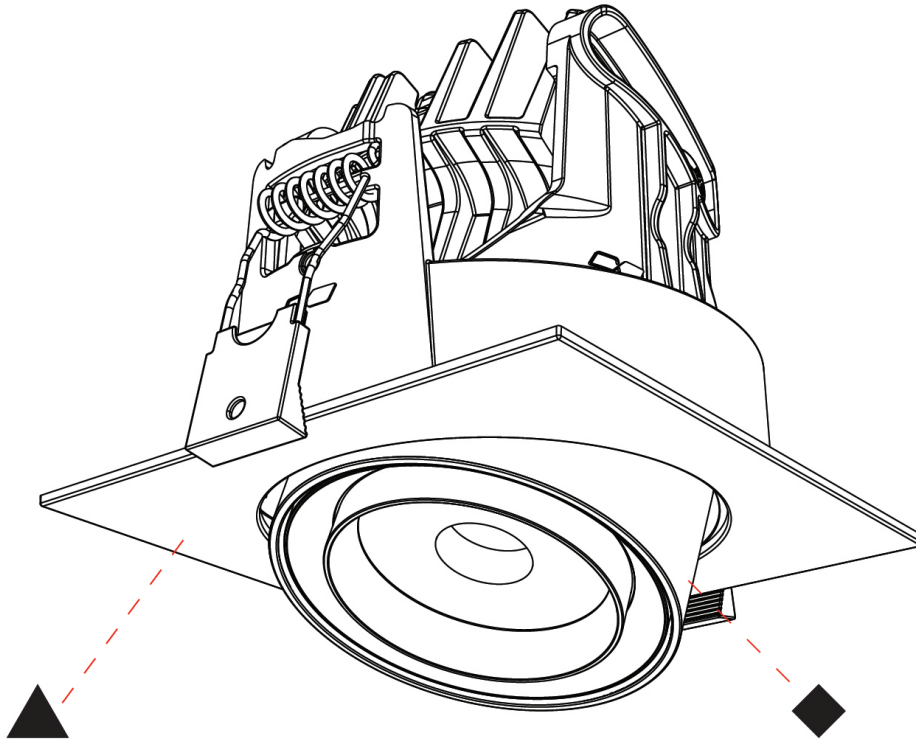

CENTRIQ SQUARE FLEX ADJUSTABLE RECESSED

A35986-

PROJECT	_____
TYPE	_____
SPECIFIER	_____
QUANTITY	_____
DATE	_____

A