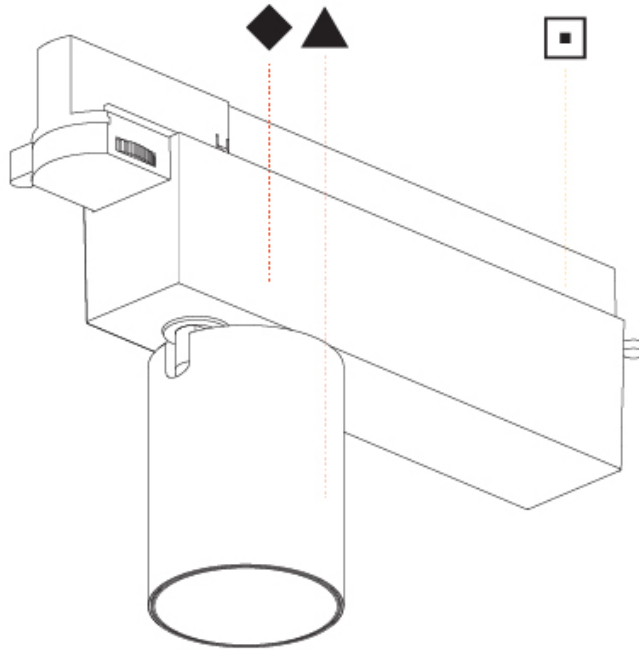

CENTRIQ 60 TRACK

A3T036-

PROJECT _____

TYPE _____

SPECIFIER _____

QUANTITY _____

DATE _____

A