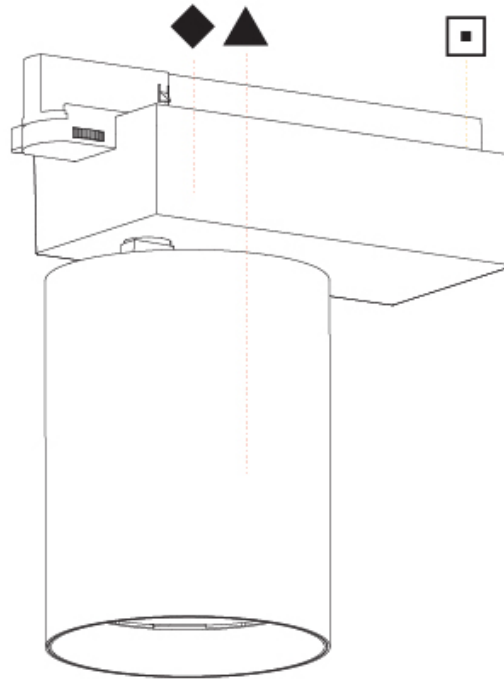

PROJECT _____

TYPE _____

SPECIFIER _____

QUANTITY _____

DATE _____