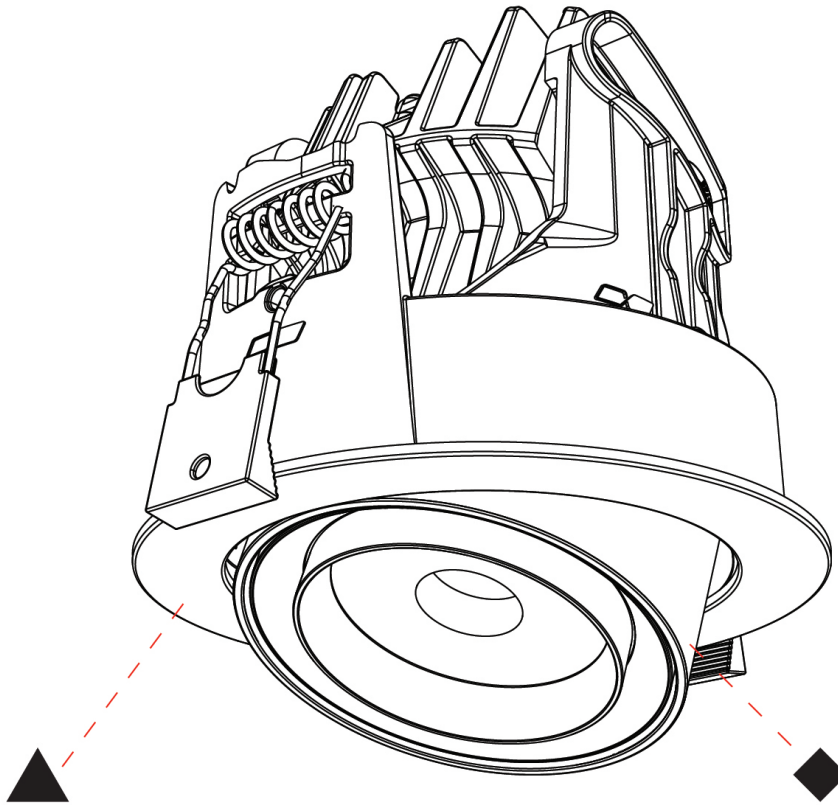

CENTRIQ ROUND FLEX ADJUSTABLE RECESSED

A35980-

PROJECT	_____
TYPE	_____
SPECIFIER	_____
QUANTITY	_____
DATE	_____