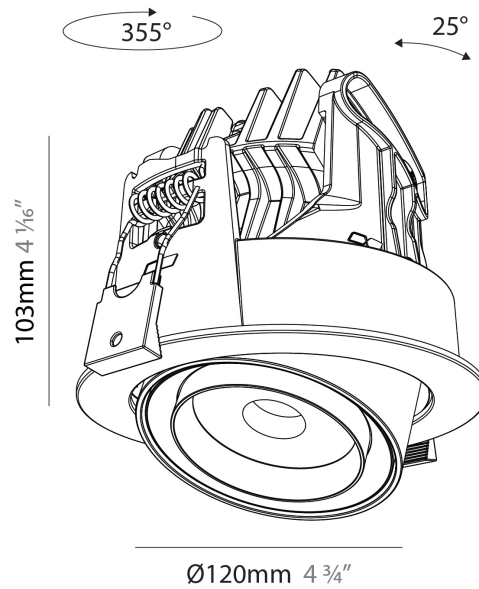

GENERAL

Series: Centriq
Subseries: Centriq Round Flex Adjustable
Brand: Prolicht
Division: Architectural
Mounting Type: Recessed
Mounting Location: Ceiling
Subcategory: Spots

PHYSICAL

Shape: Cylinder
Diameter (mm): 120
Diameter (in): 4 ¾
Height (mm): 105
Height (in): 4 ¼
Min. Recessing Depth (mm): 120
Min. Recessing Depth (in): 4 ¾
Light Distribution: Adjustable / Direct
Weight (kg): 0.666
Fixture Finish: SSR / BKV / CWI / CRY / HAB / UFT / ITA / RUA / FTG / MYG / LOD / PUS / FRO / FUP / KIA / POP / BLS / SPG / MEY / GOH / GUM / CHC / COM / ABZ / JAG / OBR / MOS / ROR
Fixture Material: Aluminum
Cut-out Measurements: Dia. 112mm / 4 7/16"

ELECTRICAL

Lamp Type: LED (Zhaga Standard)
Input Wattage (W): 20.5
Total Output Wattage (W): 18.1
Dimming: Tri-Mode (Non-Dimming and Phase Dimming (120Vac only) and 0-10V Dimming)
Driver Included: Yes
Driver Location: Recessed Housing
Driver Type: Constant Current - Universal
Driver Class: Class 2
Housing: ENCP 3
Input Voltage (V): 120 - 277
Constant Current (MA): 500

LED

Color Temperature (°K): 2700 / 3000 / 3500 / 4000
Max. Delivered Lumen (lm): 1201 / 1294 / 1346 / 1373
Nominal Lumen (lm): 1668 / 1797 / 1869 / 1907
CRI: >90 CRI
Lamp Life (hrs): 50000

OPTICAL

Beam Angle: 18 - 46
Adjustability: Rotational 350° / Tilt 25°

RATINGS AND CERTIFICATIONS

Certified By: CSA Certified to UL and CSA Standards
IP rating: IP20