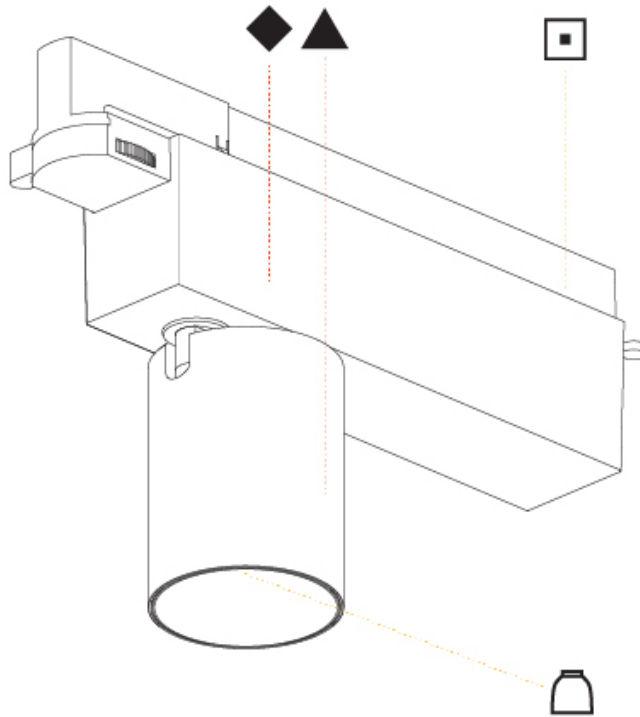

CENTRIQ 60 TRACK

A3T033-

PROJECT
TYPE
SPECIFIER
QUANTITY
DATE

A